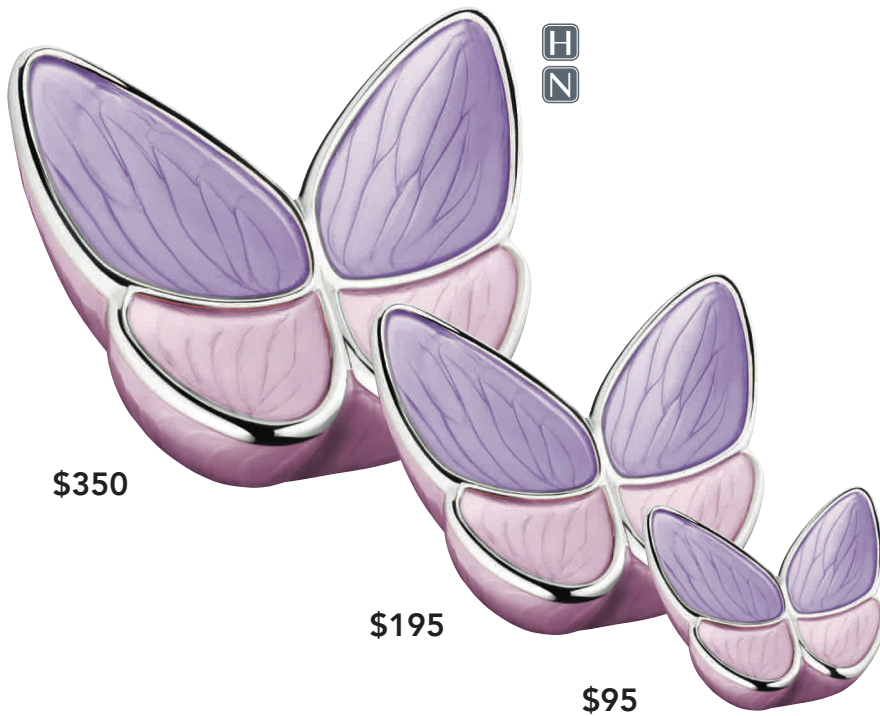

$350

$195

$95

71233269

FLUTTER

9.1" H x 8.3" W x 10.6" D

BRASS AND ALLOY

Volume: 220ci

Access: Bottom

71233270

FLUTTER MEDIUM

4.5" H x 4.5" W x 6.5" D

BRASS AND ALLOY

Volume: 25ci

Access: Bottom

71233271

FLUTTER KEEPSAKE

2.4" H x 2.4" W x 3.3" D

BRASS AND ALLOY

Volume: 4ci

Access: Bottom

←
top left wing