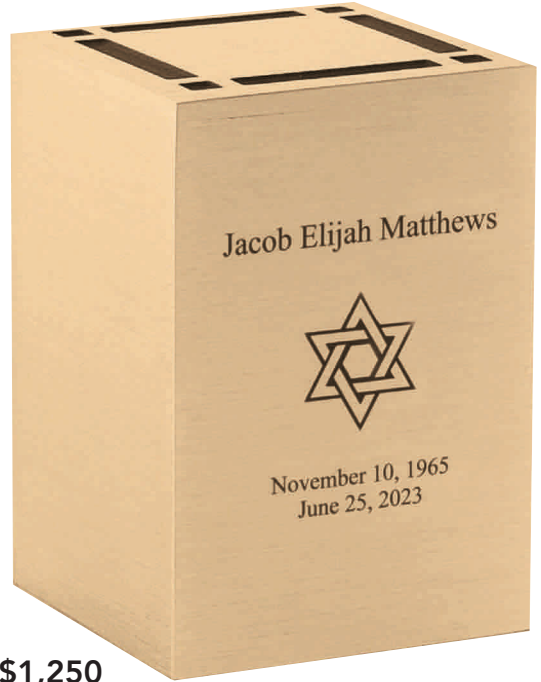

$1,250

71010453
DIAMOND
8" H x 5.5" W x 5.5" D
CAST FACE
Volume: 218ci
Access: Bottom
shown w/ optional design image and text engraving available at additional charge
shown w/ times new roman font