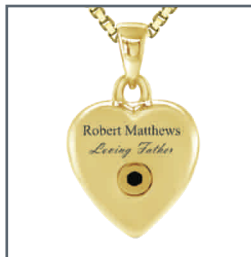

71210393 - JEWELRY TEXT ENGRAVING

Engraving now available on most jewelry items for additional charge. Please allow 1-3 days for engraving after proof approval. See pg. 5 for available engraving fonts. Contact Customer Service for additional details.