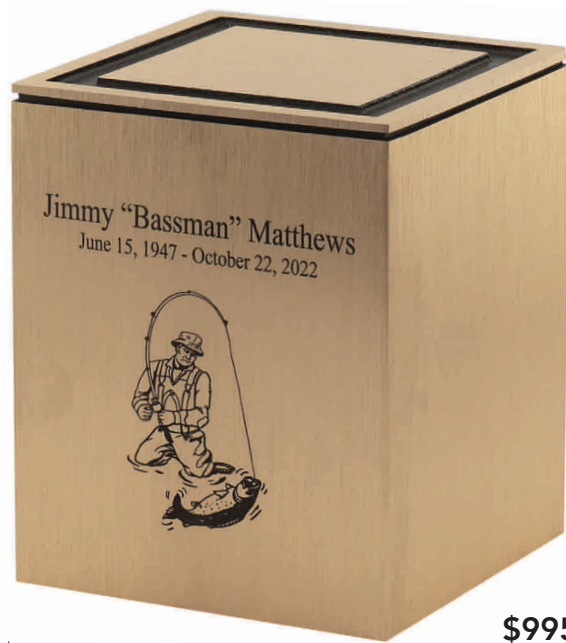

N
B

$995

Z375

GUARDIAN

8" H x 5.5" W x 5.75" D

CAST TOP W/ FABRICATED BRONZE

Volume: 208ci

Access: Bottom

*shown w/ optional design image and text
engraving available at additional charge
shown w/ times new roman font*