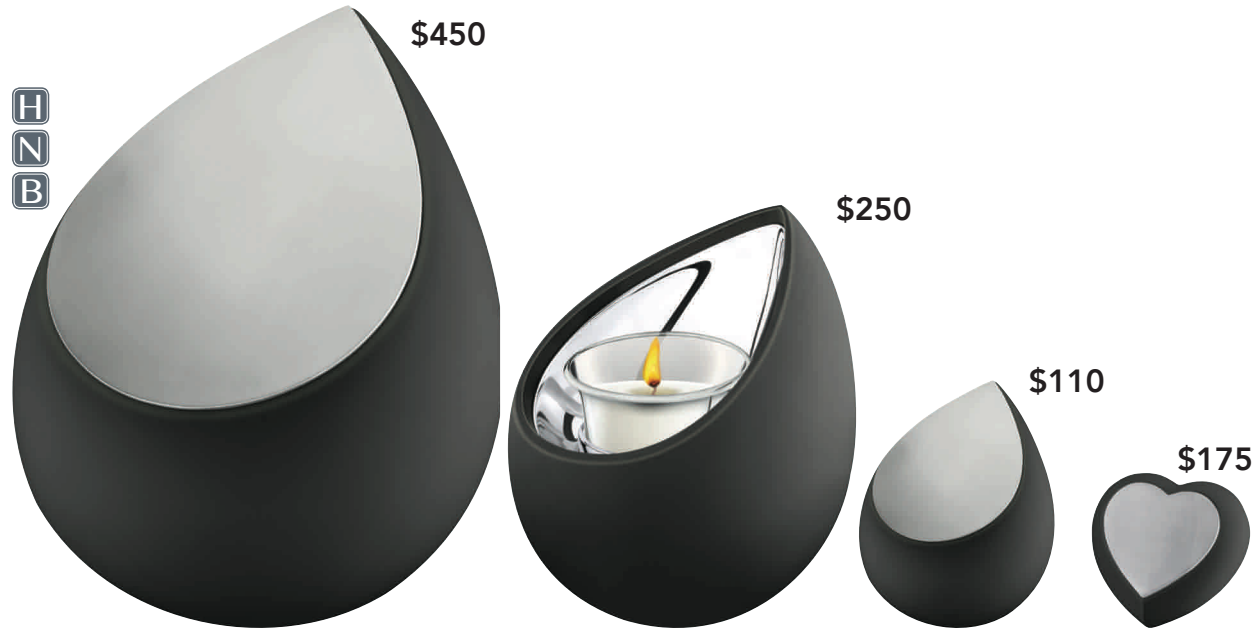

H
N
B

$450

$250

$110

$175

71216990
KETTERING
10.2" H x 8.8" W x 8.6" D
ALUMINUM AND STAINLESS STEEL
Volume: 250ci
Access: Bottom

71216993
KETTERING TEALIGHT
5.1" H x 4.7" W x 4.9" D
ALUMINUM, BRASS & GLASS
Volume: 18ci
Access: Under Tealight

71216991
KETTERING KEEPSAKE
3.1" H x 2.8" W x 2.8" D
ALUMINUM AND STAINLESS STEEL
Volume: 5ci
Access: Bottom

71216992
KETTERING HEART KEEPSAKE
1.8" H x 2.8" W x 2.8" D
ALUMINUM AND STAINLESS STEEL
Volume: 3ci
Access: Bottom