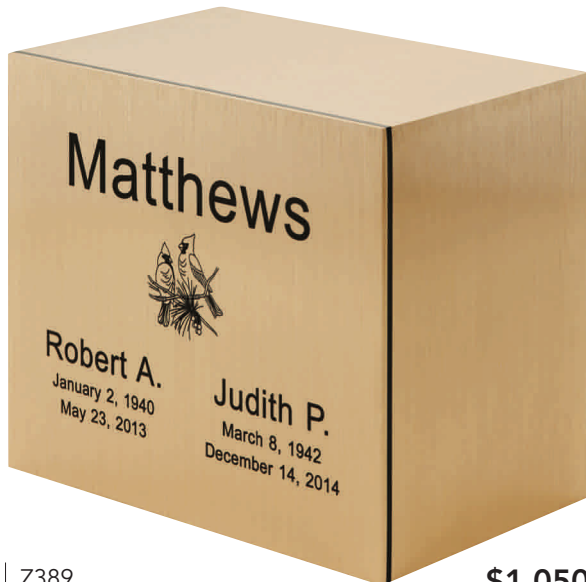

**GUARDIAN**

8" H x 5.5" W x 5.75" D

CAST TOP W/ FABRICATED BRONZE

Volume: 208ci

Access: Bottom

*shown w/ optional design image and text  
engraving available at additional charge  
shown w/ times new roman font*