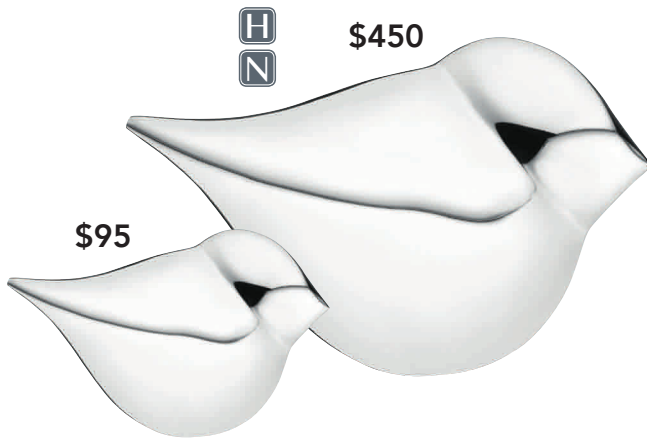

71233139	71233141
GRACE	GRACE KEEPSAKE
7.9" H x 11.6" W x 7.3" D	2" H x 3.1" W x 2" D
BRASS	BRASS
Volume: 226ci	Volume: 4ci
Access: Bottom	Access: Bottom

◀ back of bird