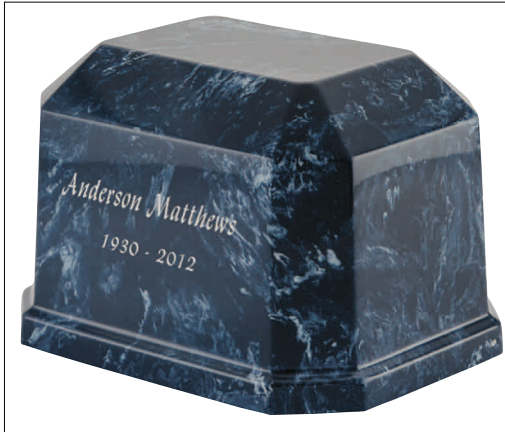

CULTURED MARBLE PERSONALIZATION

For personalization options, see price list.

Due to the unique shape of the individual urn, photos can only be placed on the top.