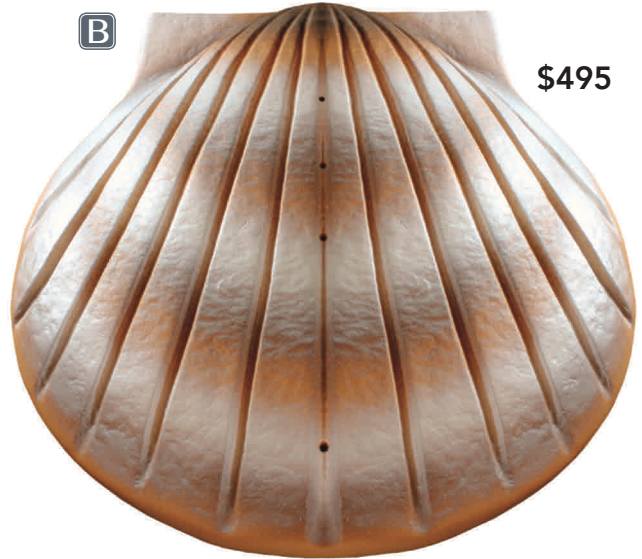

\$195

70001096  
UNITY EARTHURN® FLORAL

5" H x 8" W x 6.75" D

HANDMADE PAPER

Volume: 200ci

Access: Top

*suitable for earth burial or temporary storage*

B