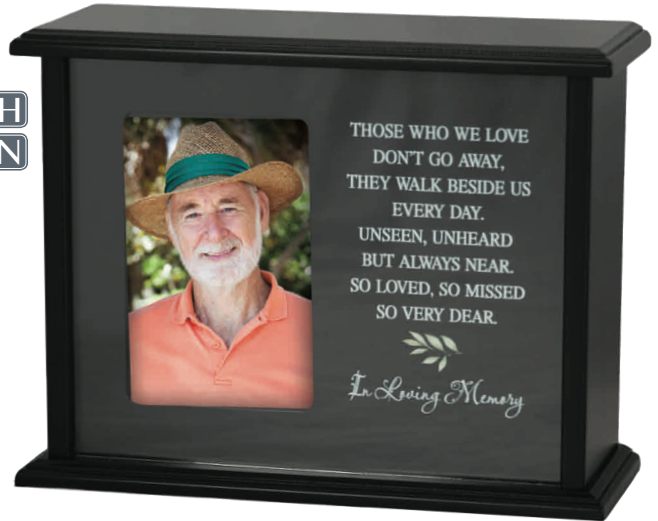

71214548
ALWAYS NEAR
4" x 6" PHOTO URN
9.25" H x 11.75" W x 4.5" D
MAPLE
Volume: 200ci
Access: Bottom

$1,150