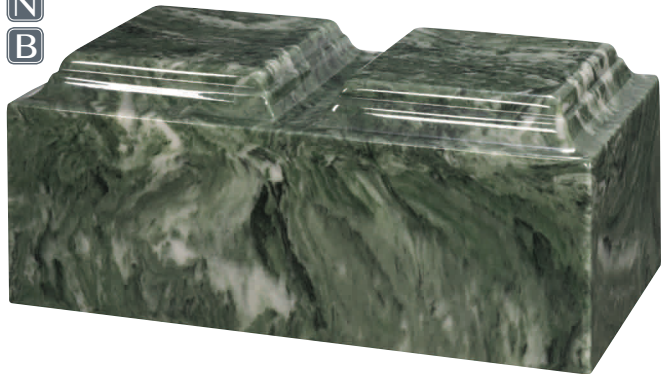

6.25" H x 15" W x 8" D  
CULTURED MARBLE  
Volume: 420ci  
Access: Bottom

N  
B

3WM470D  
WILD ROSE MARBLE DOUBLE

\$595

6.25" H x 15" W x 8" D  
CULTURED MARBLE  
Volume: 420ci  
Access: Bottom

N  
B

3WM450D  
GREEN MARBLE DOUBLE