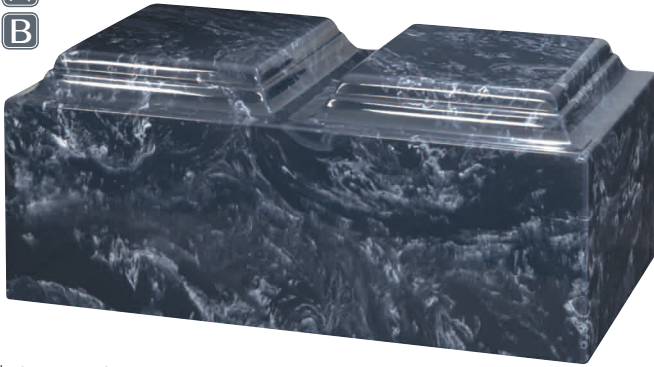

cultured marble

N  
B

3WM460D  
NAVY BLUE MARBLE DOUBLE

\$595

6.25" H x 15" W x 8" D  
CULTURED MARBLE  
Volume: 420ci  
Access: Bottom

N  
B

3WM400D  
BLACK MARBLE DOUBLE

\$595