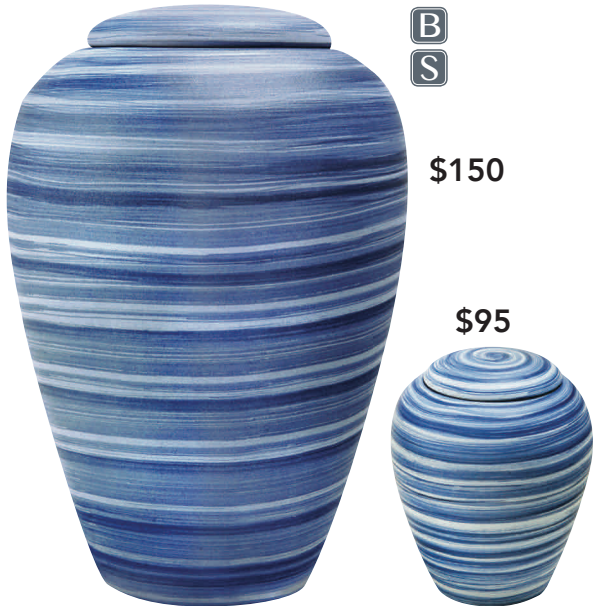

B
S

$150

$95

71233278 PLACIDITY 10.6" H x 7.9" Dia. CLAY Volume: 245ci Access: Top <i>suitable for water and earth burial</i>	71233279 PLACIDITY KEEPSAKE 3.9" H x 3.1" Dia. CLAY Volume: 19ci Access: Top <i>suitable for water and earth burial</i>