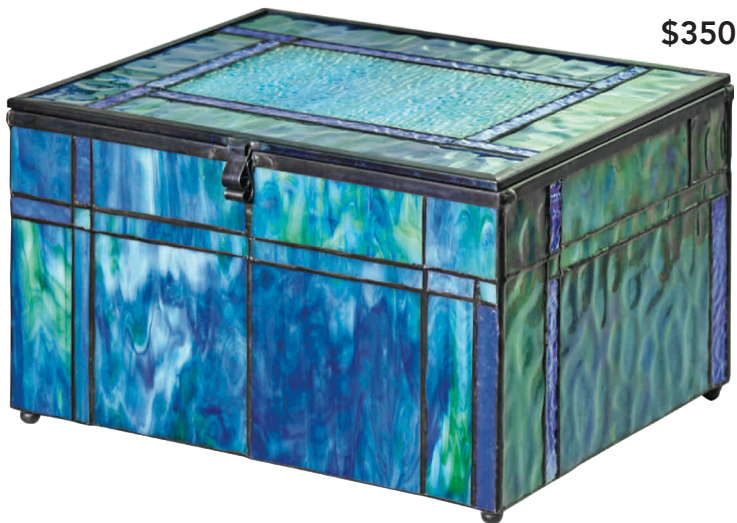

# MEMORY CHESTS

Treasure your loved one's memory with our collection of memory chest urns. These dual-purpose urns can be used to hold cremated remains or special keepsakes that evoke fond memories.

\$350